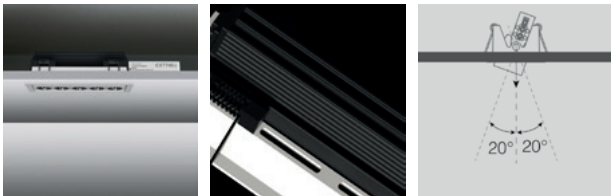

References

Reference	Led Power	Luminous flux	CCT/K	OPTICS	IP Rating	Dimensions
LX-DL-1782	7W	401-446lm	2700K	15°/24°/33°/13°x45°	IP20	L78*H44*W42mm
		452-474lm	3000K			
LX-DL-11181	12W	647-689lm	2700K			
		739-759lm	3000K			
LX-DL-12181	24W	1295-1410lm	2700K			
		1456-1677lm	3000K			
						L218*H44*W42mm

Order code : Reference - Power - Luminous flux - CCT/K - Optic

Important : All the specification can be customized as per the project request .

Features