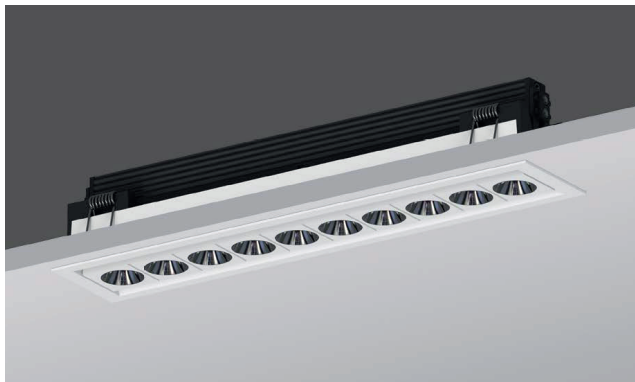

WALL WASHER

STAR LINE B

STAR LINE B

Linear spotlight with three heads modelling and adjustable design can help you to accurately project light onto objects, highlighting individual areas or objects.

Applications : Villas, Residence buildings, Galleries, Star-rated Hotels, Shopping centers, Exhibition halls, Bars, Restaurants, Offices, etc.

Physical : Aluminum

Colour(housing) : Black / White

Colour(reflector) : Specular / Dark chrome

References

Reference	Led Power	Luminous flux	CCT/K	OPTICS	IP Rating	Dimensions
LX-DL-1782	7W	401-446lm	2700K	15°/24°/33°/13°x45°	IP20	L78*H44*W42mm
		452-474lm	3000K			
LX-DL-11181	12W	647-689lm	2700K			
		739-759lm	3000K			
LX-DL-12181	24W	1295-1410lm	2700K			
		1456-1677lm	3000K			
						L218*H44*W42mm