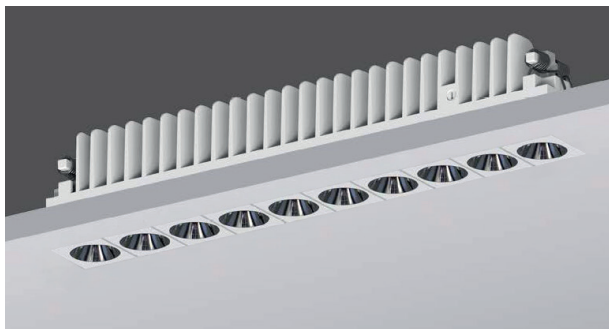

WALL WASHER

STAR LINE W

STAR LINE W

Linear spotlight with three heads modelling design, small size and good concealment can better integrate into the space.

Applications : Villas, Residence buildings, Galleries, Star-rated Hotels, Shopping centers, Exhibition halls, Bars, Restaurants, Offices, etc.

Physical : Aluminum

Colour(housing) : Black / White

Colour(reflector) : Specular / Dark chrome

References

Reference	Led Power	Luminous flux	CCT/K	OPTICS	IP Rating	Dimensions
LX-DL-W1711	7W	401-446lm	2700K	15°/24°/33°/13°x45°	IP20/54	L63*H23*W43mm
		452-474lm	3000K			
LX-DL-W11111	12W	647-689lm	2700K			
		739-759lm	3000K			
LX-DL-W12111	24W	1295-1410lm	2700K			
		1456-1677lm	3000K			
						L203*H23*W43mm