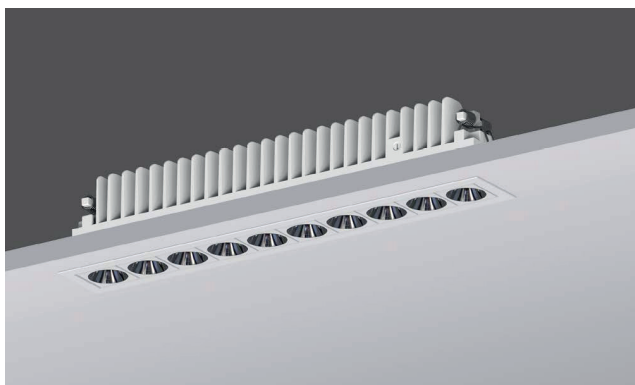

WALL WASHER

STAR LINE

STAR LINE

Linear spotlight with three heads modelling design, small size and good concealment can better integrate into the space.

Applications : Villas, Residence buildings, Galleries, Star-rated Hotels, Shopping centers, Exhibition halls, Bars, Restaurants, Offices, etc.

Physical : Aluminum

Colour(housing) : Black / White

Colour(reflector) : Specular / Dark chrome

References

Reference	Led Power	Luminous flux	CCT/K	OPTICS	IP Rating	Dimensions
LX-DL-1711	7W	401-446lm	2700K	15°/24°/33°/13°x45°	IP20/54	L71*H31*W43mm
		452-474lm	3000K			
LX-DL-11111	12W	647-689lm	2700K			
		739-759lm	3000K			
LX-DL-12111	24W	1295-1410lm	2700K			
		1456-1677lm	3000K			
						L211*H31*W43mm