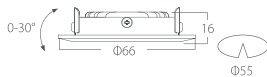

Make it suitable for more space, such as living room, study and other home lighting, art museum and office environment.

References

Reference	Led Power	Luminous flux	Input Voltage	CCT/K	OPTICS	IP Rating	Dimensions
LX-DL-5255A	3W	225lm	AC220-240V	2700K/3000K/4000K	10°/20°	IP20	Ø66*16mm
LX-DL-5375A	6W	430lm			15°/20°/36°		Ø80*16mm
LX-DL-5495A	8W	460lm			Ø106*22mm		
LX-DL-55125A	12W	900lm			Ø133*22mm		

Order code : Reference - Power - Luminous flux - CCT/K - Optic

Important : All the specification can be customized as per the project request .

OPTIONAL COLOR

White

Black

Dimensions

LX-DL-5255A

LX-DL-5375A