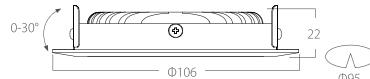

References

Reference	Led Power	Luminous flux	Input Voltage	CCT/K	OPTICS	IP Rating	Dimensions
LX-DL-5255A	3W	225lm	AC220-240V	2700K/3000K/4000K	10°/20°	IP20	Ø66*16mm
LX-DL-5375A	6W	430lm			15°/20°/36°		Ø80*16mm
LX-DL-5495A	8W	460lm			Ø106*22mm		
LX-DL-55125A	12W	900lm			Ø133*22mm		

Order code : Reference - Power - Luminous flux - CCT/K - Optic

Important : All the specification can be customized as per the project request .

OPTIONAL COLOR

Dimensions

LX-DL-5495A