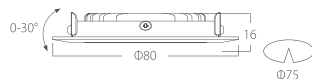

Make it suitable for more space, such as living room, study and other home lighting, art museum and office environment.

References

Reference	Led Power	Luminous flux	Input Voltage	CCT/K	OPTICS	IP Rating	Dimensions
LX-DL-5255A	3W	225lm	AC220-240V	2700K/3000K/4000K	10°/20°	IP20	Ø66*16mm
LX-DL-5375A	6W	430lm			15°/20°/36°		Ø80*16mm
LX-DL-5495A	8W	460lm			Ø106*22mm		
LX-DL-55125A	12W	900lm			Ø133*22mm		

Order code : Reference - Power - Luminous flux - CCT/K - Optic

Important : All the specification can be customized as per the project request .

OPTIONAL COLOR

White

Black

Dimensions

LX-DL-5255A

LX-DL-5375A