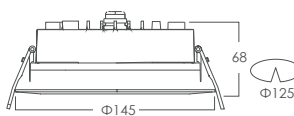

References

Reference	Led Power	Luminous flux	Input Voltage	CCT/K	OPTICS	IP Rating	Dimensions
LX-DL-7475F	9W	675lm	AC220-240V	2700K/3000K/4000K	90°	IP54/IP65	Ø85*47mm
LX-DL-75105F	15W	1125lm					Ø112*50mm
LX-DL-76125F	25W	1875lm					Ø145*68mm
LX-DL-77160F	35W	2625lm					Ø180*90mm

Order code : Reference - Power - Luminous flux - CCT/K - Optic

Important : All the specification can be customized as per the project request .

OPTIONAL COLOR

Dimensions

LX-DL-7475F

LX-DL-76125F