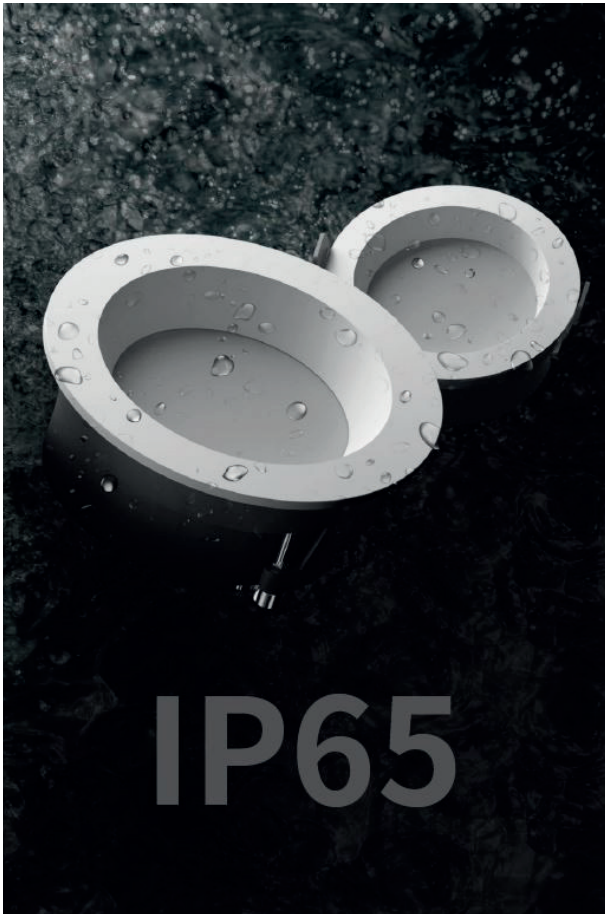

DOWNLIGHT

TRITON

IP 54/65	CRI RA>90	AC220-240V
--------------------	---------------------	-------------------

TRITON DOWNLIGHT

The consideration of IP65 construction allows Young series to be widely used in many different areas such as balcony, sauna room and other wet environment.

IP65

www.luxio-lighting.com

References

Reference	Led Power	Luminous flux	Input Voltage	CCT/K	OPTICS	IP Rating	Dimensions
LX-DL-7475F	9W	675lm	AC220-240V	2700K/3000K/4000K	90°	IP54/IP65	Ø85*47mm
LX-DL-75105F	15W	1125lm					Ø112*50mm
LX-DL-76125F	25W	1875lm					Ø145*68mm
LX-DL-77160F	35W	2625lm					Ø180*90mm

Order code : Reference - Power - Luminous flux - CCT/K - Optic

Important : All the specification can be customized as per the project request .

OPTIONAL COLOR

White

Black

Dimensions

LX-DL-7475F

LX-DL-75105F