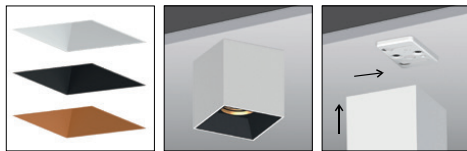

References

Reference	Led Power	Luminous flux	CCT/K	OPTICS	IP Rating	Dimensions		
LX-DL-8902	8W	572-648lm	2700K	24°/38°/60°	IP20	90*90*H185mm		
		576-660lm	3000K					
	12W	801-973lm	2700K					
		829-1010lm	3000K					
	15W	868-1081lm	2700K					
900-1101lm		3000K						
LX-DL-8905	10W	686-824lm	2700K	15°/24°/38°/60°	IP20	90*90*H115mm		
		699-853lm	3000K					
LX-DL-81242	15W	1035-1122lm	2700K			15°/24°/38°/60°	IP20	124*124*H220mm
		1072-1151lm	3000K					
	20W	1473-1544lm	2700K					
		1551-1719lm	3000K					
	25W	1689-1821lm	2700K					
1762-1972lm		3000K						
LX-DL-81244	15W	1035-1122lm	2700K	15°/24°/38°/60°	IP20	124*124*H130mm		
		1072-1151lm	3000K					

Order code : Reference - Power - Luminous flux - CCT/K - Optic

Important : All the specification can be customized as per the project request .

Features