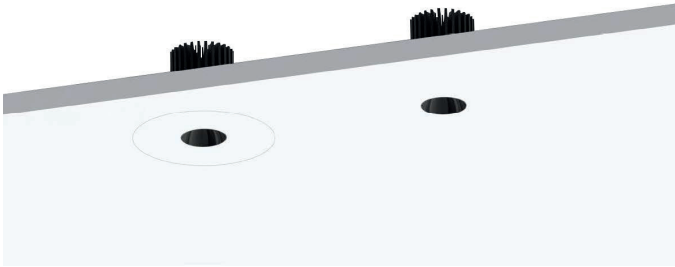

DOWNLIGHT

TWINKLESTAR M

TWINKLESTAR M

Only 23mm and 35mm light outlet design, hide the light while providing higher power, to meet the high brightness requirements.

Applications : Showrooms, Restaurants, Star-ratedHotels, Villas, Residential buildings,etc.

Physical : Aluminum

Colour(housing) : Black

Colour(reflector) : Black chrome