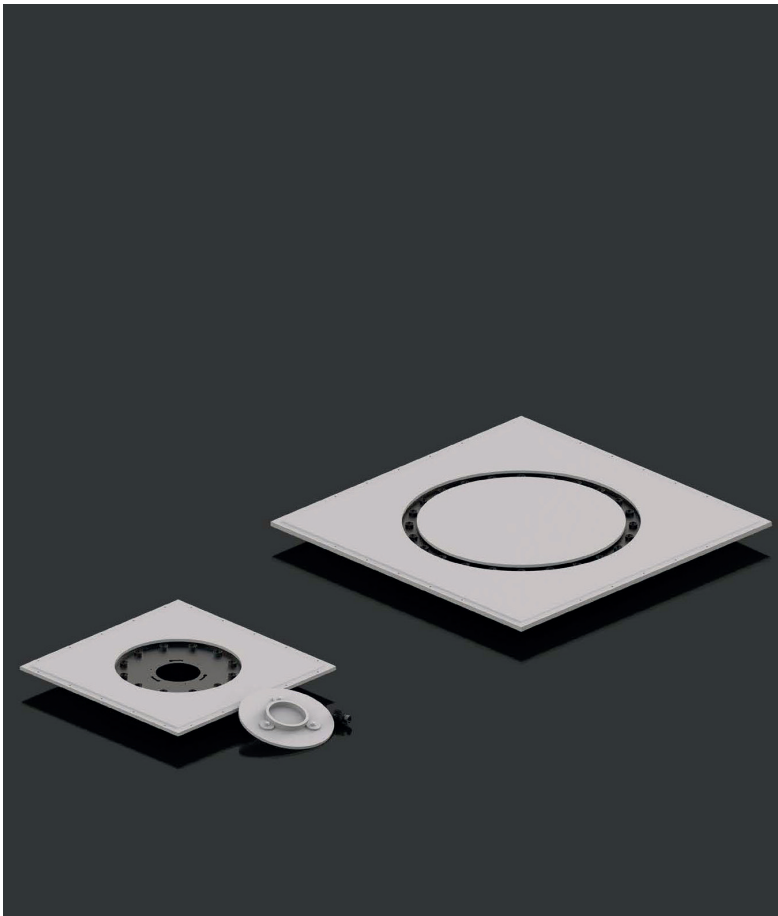

DOWNLIGHT

TWINKLESTAR R

TWINKLESTAR R

Nice exterior appearance, 12/24 heads round integrated design, easy installation. 23mm light outlet diameter, which can hide the lamp perfectly and realize the effect of seeing light but not seeing lighting body. At the same time, it can be integrated as part of the ceiling decoration.

Applications : Showrooms, Restaurants, Star-rated Hotels, Villas, Residential buildings, etc.

References

Reference	Led Power	Luminous flux	CCT/K	OPTICS	IP Rating	Dimensions
LX-DL-1231-12	12*3W	1824-1884lm	2700K	15°/24°/34°	IP20	L600*H600* W60mm
		2004-2052lm	3000K			
LX-DL-1231-24	24*3W	3648-3768lm	2700K			
		4008-4104lm	3000K			L950*H950* W60mm

Order code : Reference - Power - Luminous flux - CCT/K - Optic

Important : All the specification can be customized as per the project request .

Features

Dimensions