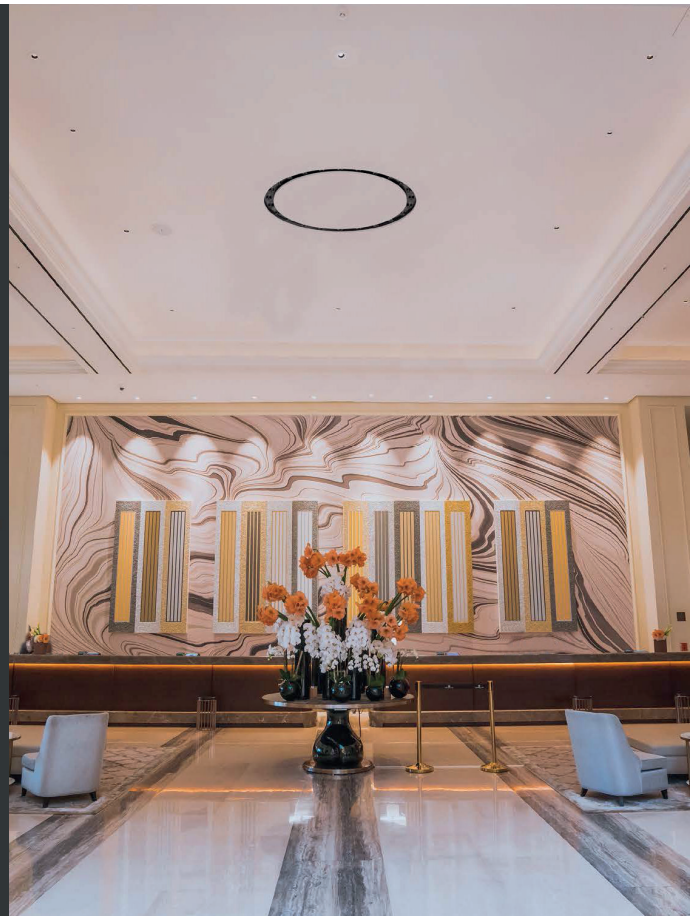

DOWNLIGHT

TWINKLESTAR R

TWINKLESTAR R

Nice exterior appearance, 12/24 heads round integrated design, easy installation. 23mm light outlet diameter, which can hide the lamp perfectly and realize the effect of seeing light but not seeing lighting body. At the same time, it can be integrated as part of the ceiling decoration.

Applications : Showrooms, Restaurants, Star-rated Hotels, Villas, Residential buildings, etc.

References

Reference	Led Power	Luminous flux	CCT/K	OPTICS	IP Rating	Dimensions
LX-DL-1231-12	12*3W	1824-1884lm	2700K	15°/24°/34°	IP20	L600*H600* W60mm
		2004-2052lm	3000K			
LX-DL-1231-24	24*3W	3648-3768lm	2700K			
		4008-4104lm	3000K			L950*H950* W60mm